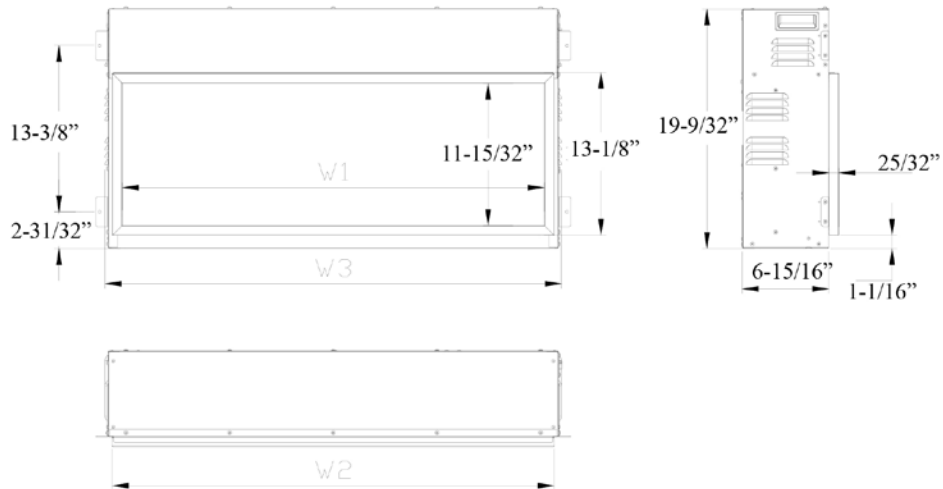

## ADD A BEAUTIFUL FIREPLACE TO YOUR HOME

The Gallery Built-In Linear is a fully recessed built-in electric fireplace. With full Phillips™ brand LED lighting display, this fireplace costs just cents to operate. Standard 1300 watt heater can be used to take the chill out of the room. Great for new construction or remodeling. Available in either 44" or 64" models.

PRODUCT INFORMATION:

ITEM	ITEM CODE	RETAIL PRICE
Gallery Linear Built-In 44 Inches	GBL-44	\$1199
64 Inches	GBL-64	\$1639

DIMENSIONS:

MODEL	W1	W2	W3
GBL-44	$41\text{-}17/32''$	$43\text{-}1/8''$	$44\text{-}1/4''$
GBL-64	$61\text{-}7/32''$	$62\text{-}3/4''$	$63\text{-}30/32''$