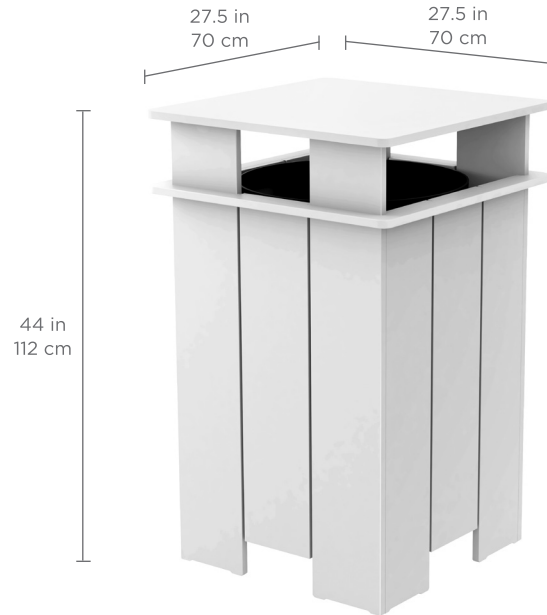

MAINSTAY

ROUND TRASH BIN

FEATURES

- Perfect for residential or commercial settings
- Designed for on-deck use
- Crafted from extruded, high density polyethylene
- Withstands outdoor environment without swelling, splintering, fading, or warping
- UV stable, moisture and mildew resistant
- 40-gallon capacity
- Trash bin liner included
- Stainless steel hardware
- No assembly required
- Available in multiple colors

SPECIFICATIONS

Overall Length: 28 in | 71 cm

Overall Width: 28 in | 71 cm

Overall Height: 44 in | 112 cm

Weight: 109 lbs | 50 kg

MAINSTAY

SQUARE TRASH BIN

FEATURES

- Perfect for residential or commercial settings
- Designed for on-deck use
- Crafted from extruded, high density polyethylene
- Withstands outdoor environment without swelling, splintering, fading, or warping
- UV stable, moisture and mildew resistant
- 40-gallon capacity
- Trash bin liner included
- Stainless steel hardware
- No assembly required
- Available in multiple colors

SPECIFICATIONS

Overall Length: 27.5 in | 70 cm

Overall Width: 27.5 in | 70 cm

Overall Height: 44 in | 112 cm

Weight: 137 lbs | 62 kg