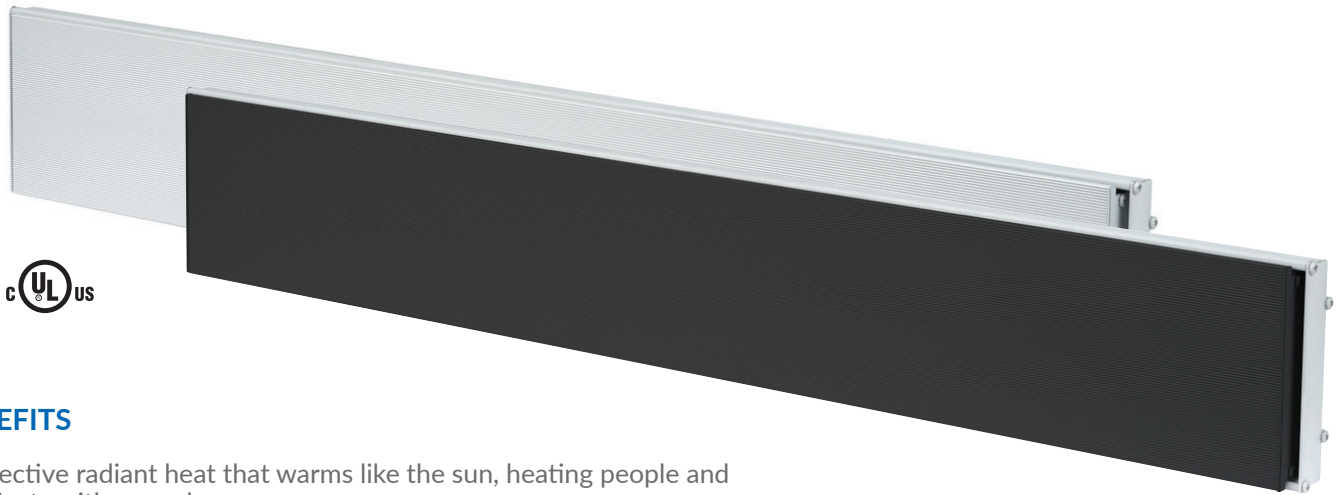

OUTDOOR / INDOOR RADIANT ELECTRIC HEATER

Impress dinner guests with more than a warm meal. The Dimplex DLW outdoor/indoor radiant heater is perfect for warming both homeowners and patrons alike – ideal for sitting areas and dining spaces. The DLW series can be wall or ceiling-mounted; optional ceiling-mount extension poles can be used to lower the heaters ensuring warmth and comfort. This high-end outdoor/indoor heater allows social gatherings to continue into the night and even into the next season.

BENEFITS

- Effective radiant heat that warms like the sun, heating people and objects with zero glare
- Silent, maintenance free operation
- IP 55 rated, weather-proof construction allows year-round enjoyment
- Hardwire Installation designed for permanent installations on a dedicated circuit
- Simply turn on/off using a wall-switch (not included). For added convenience connect to a time controller (not included)
- Fully assembled, simply mount and hardwire using the easy to access top mounted junction box
- Offers flexibility in design with color options, choose either white or black to suit your style needs

SPECIFICATIONS

Voltage	120V / 240V
Wattage	1500, 2400, 3200
Color	White / Black
Finish	Aluminum heat-radiating surface
Heating Element	Metal sheathed heating element
Construction	Durable, extruded aluminum construction
Controls & Wiring	Hardwire only, connect to a wall-switch (not included) or time controller (not included)
Installation	Wall or ceiling-mount (brackets included) Extended pole mounting (optional accessory) Suspended mounting (chains sold separately)
Warranty	1-year