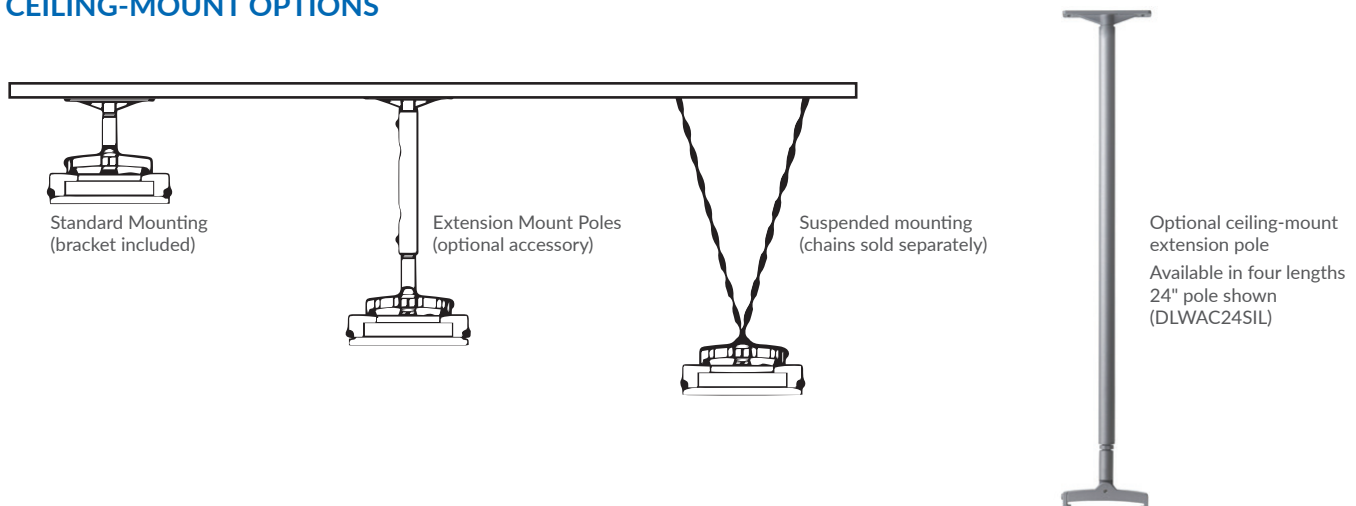

SPECIFICATIONS

Voltage	120V / 240V
Wattage	1500, 2400, 3200
Color	White / Black
Finish	Aluminum heat-radiating surface
Heating Element	Metal sheathed heating element
Construction	Durable, extruded aluminum construction
Controls & Wiring	Hardwire only, connect to a wall-switch (not included) or time controller (not included)
Installation	Wall or ceiling-mount (brackets included) Extended pole mounting (optional accessory) Suspended mounting (chains sold separately)
Warranty	1-year

ORDERING GUIDE

Cat. No.	Installation	Watts	Volts	Weight (kg/lbs.)
DLW1500W12	Wall or ceiling-mount	1500	120	5 / 11
DLW1500B12	Wall or ceiling-mount	1500	120	5 / 11
DLW2400W24	Wall or ceiling-mount	2400	240	7.9 / 17.5
DLW2400B24	Wall or ceiling-mount	2400	240	7.9 / 17.5
DLW3200W24	Wall or ceiling-mount	3200	240	10 / 22
DLW3200B24	Wall or ceiling-mount	3200	240	10 / 22

DIMENSIONS