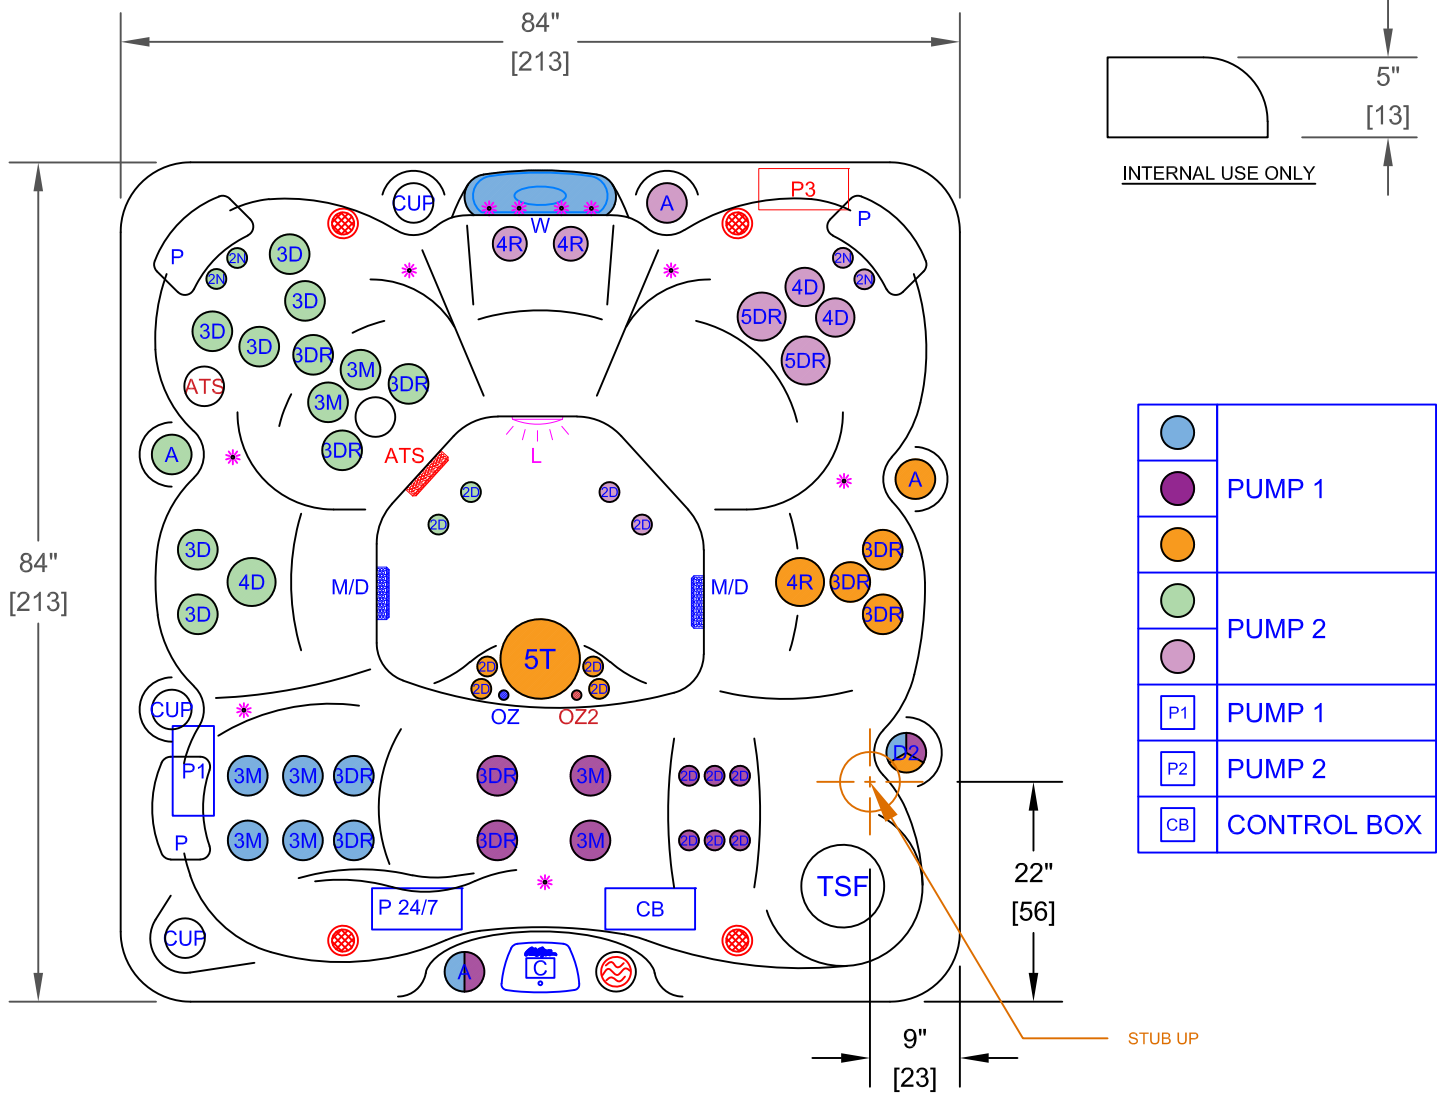

NOTES:
 1. DUE TO OUR CONTINUOUS IMPROVEMENT PROGRAM, ALL MODELS AND SPECIFICATIONS ARE SUBJECT TO CHANGE WITHOUT NOTICE.

	PUMP 1
	PUMP 2
	PUMP 1
	PUMP 2
	PUMP 1
	PUMP 2
	CONTROL BOX

EC-751L - LEGEND			
SYMB.	DESCRIPTION	PART NUMBER	QTY.
2N	200 VELOCITY NECK 100%	PLU29920-612-400	4
2D	200 VELOCITY DIRECTIONAL	PLU29920-012-400	14
3D	300 VELOCITY DIRECTIONAL	PLU29930-112-400	6
3M	300 VELOCITY MASSAGE	PLU29930-142-400	8
3DR	300 VELOCITY DOUBLE ROTO	PLU29930-191-400	10
4D	400 VELOCITY DIRECTIONAL	PLU29940-112-400	3
4R	400 VELOCITY ROTO	PLU29940-122-400	3
5DR	500 VELOCITY DOUBLE ROTO	PLU29950-032-400	2
5T	DOMO JET WITH VALVE (1JET)	PLU29950-501-400	1
D2	VELOCITY 2" WATER DIVERTER VALVE	PLU25058-202-800	1
A	VELOCITY AIR CONTROL VALVE	PLU25059-202-400	4
W	LED WATERFALL		1
TSF	50 SQ. FT. TELEWEIR FILTER		1
M/D	MAIN DRAIN		2
P	Y-PILLOWS		3
C	CAL SPAS TOUCH 1		1
OZ	PURE SILK OZONATOR WITH MAZZIE INJECTOR AND MIXING CHAMBER		1
L	MULTI COLORED LED LIGHT		1
	PERIMETER LED LIGHTING		1

PROPRIETARY AND CONFIDENTIAL THE INFORMATION CONTAINED IN THIS DRAWING IS THE SOLE PROPERTY OF CAL SPAS. ANY REPRODUCTION IN PART OR AS A WHOLE WITHOUT THE WRITTEN PERMISSION OF CAL SPAS IS PROHIBITED.		 CAL SPAS INC. 1462 EAST NINTH STREET, POIMONA, CA 91766	
SPECIFICATIONS		TITLE	JET LAYOUT - 113S
DIMENSION (in)	84"x84"x40-1/2"	LINE	ESCAPE
DIMENSION (cm)	213x213x100	MODEL	2022 SPA LINE PACIFICA
DRY WEIGHT	800 LBS [363 Kg]	NUM	EC-751L
FILLED WEIGHT	4340 LBS [1969 Kg]	DWG NO.	CS000080
WATER CAP.	425 GAL [1609 L]	REV	B
SCALE NTS		SHEET 1 OF 1	