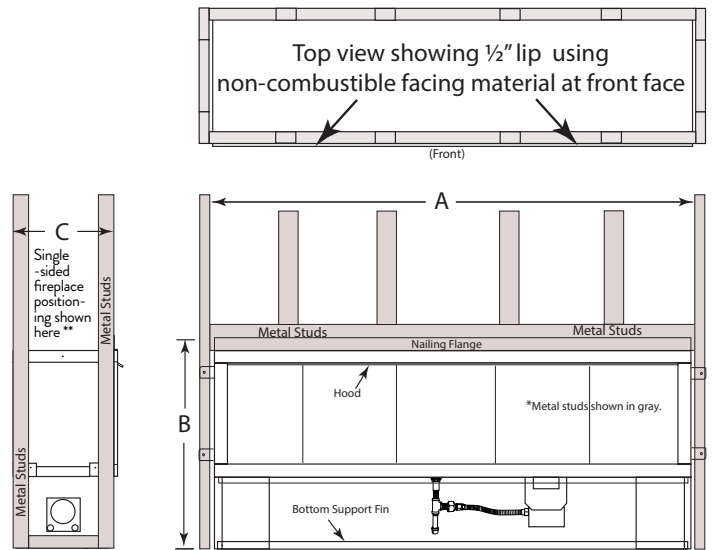

GLASS MEDIA (Choose One)

*Diamond Crystal Media
(included)*

Sapphire Blue Media

Onyx Black Media

APPLIANCE SPECIFICATIONS

BARCELONA LIGHTS

	36	48	60	72
A	40"	52"	64"	76"
B	36"	48"	60"	72"
C	33-1/2"	33-1/2"	33-1/2"	33-1/2"
D	16"	16"	16"	16"
E*	16-1/4"	16-1/4"	16-1/4"	16-1/4"
F	11-1/2"	11-1/2"	11-1/2"	11-1/2"
G	8-3/4"	8-3/4"	8-3/4"	8-3/4"

* Subtract 1/4" for see-through applications.

FLAT WALL FRAMING SPECIFICATIONS

BARCELONA LIGHTS

	36	48	60	72
A	40-1/2"	52-1/2"	64-1/2"	76-1/2"
B	33-3/4"	33-3/4"	33-3/4"	33-3/4"
C ¹ SINGLE SIDED DEPTH	16-1/4"	16-1/4"	16-1/4"	16-1/4"
C ² SEE-THROUGH DEPTH	15"	15"	15"	15"