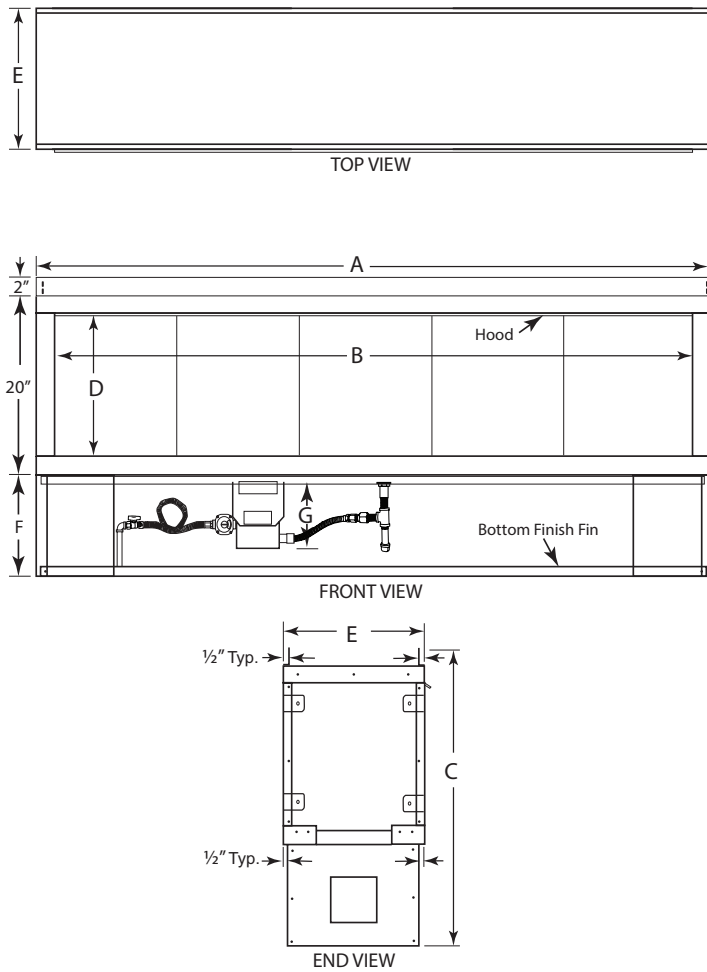

GLASS MEDIA (Choose One)

*Diamond Crystal Media
(included)*

Sapphire Blue Media

Onyx Black Media

APPLIANCE SPECIFICATIONS

BARCELONA LIGHTS

	36	48	60	72
A	40"	52"	64"	76"
B	36"	48"	60"	72"
C	33-1/2"	33-1/2"	33-1/2"	33-1/2"
D	16"	16"	16"	16"
E*	16-1/4"	16-1/4"	16-1/4"	16-1/4"
F	11-1/2"	11-1/2"	11-1/2"	11-1/2"
G	8-3/4"	8-3/4"	8-3/4"	8-3/4"

* Subtract 1/4" for see-through applications.

FLAT WALL FRAMING SPECIFICATIONS

BARCELONA LIGHTS

	36	48	60	72
A	40-1/2"	52-1/2"	64-1/2"	76-1/2"
B	33-3/4"	33-3/4"	33-3/4"	33-3/4"
C ¹ SINGLE SIDED DEPTH	16-1/4"	16-1/4"	16-1/4"	16-1/4"
C ² SEE-THROUGH DEPTH	15"	15"	15"	15"