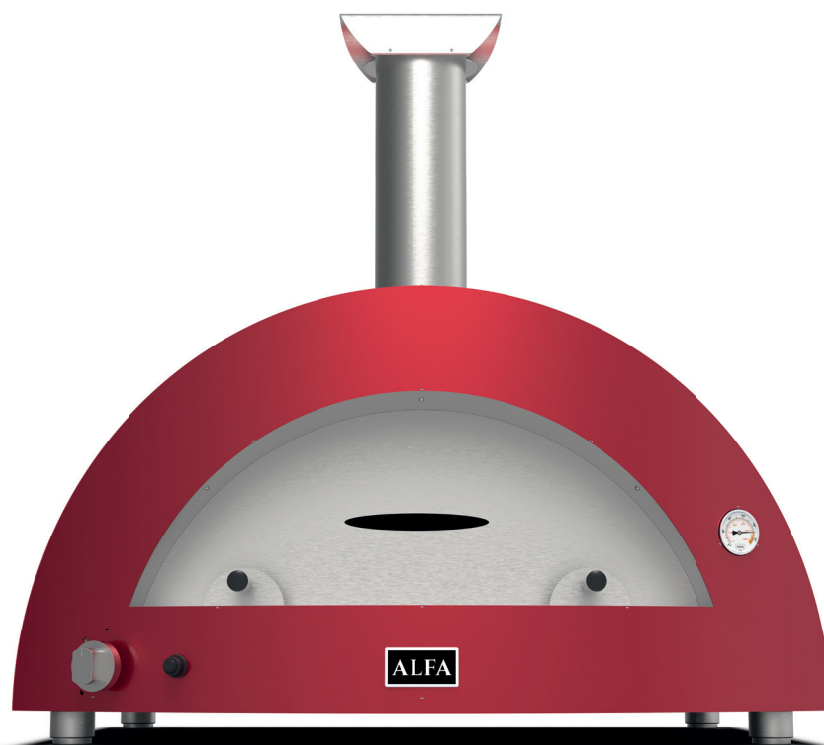

ALFA

MODERNO 5 PIZZE

Data Sheets - Scheda Tecnica

ANTIQUE RED

FXMD-5-GROA

ARDESIA GREY

FXMD-5-GGRA

FIRE YELLOW

FXMD-5-GGIA

Weight Peso	175 kg 386 lbs	Materials Materiali	Stainless Steel, iron sheet, Ceramic fiber Acciaio inox, lamiera ferro, Fibroceramica	
Cooking floor Piano Cottura	85x70 cm 34 x 28 in	Type of refractory Tipo di refrattario	Alumina silicate HeatKeeper™ Firebrick Tavella HeatKeeper™ silico-alluminoso	
Max oven temperature Temperatura massima	500°C 1000°F	Recommended fuel Combustibile consigliato	LPG gas (G30 / G31) Gas GPL (G30 / G31)	Natural Gas (G20) Gas Metano (G20)
Heating time Minuti per scaldare	30'	Gas category Categoria gas	I3+ GPL	I2H (METANO)
Pizza capacity Numero Pizze	5 Ø30cm	Operation Funzionamento	28..30 / 37 mbar 11 in WC	20 mbar 4 in WC
Heat capacity Potenza nominale	24 kW 81.891 Btu/h	Max consumption Consumo Massimo	2.1 kg/h	2 m³/h